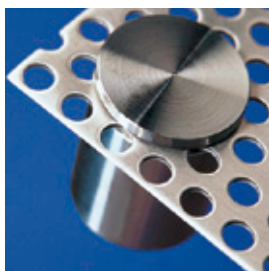

steel 25

IT fissaggio in acciaio con chiusura laterale di sicurezza per formati grandi. materiale: acciaio inox AISI304, testina sfaccettata.

DE edelstahl-stecksystem mit manipulationsgeschützter arretierung für grosse formate. material: edelstahl AISI304, facetteneffekt.

EN stainless steel, plug-interlocksystem for big sizes, tamper-proof. material: stainless steel AISI304, head facet cut.