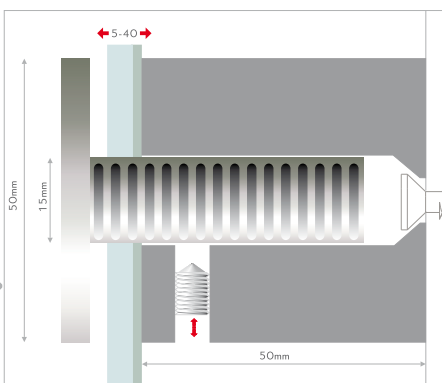

EN high-quality stainless steel, elegant facet appearance, plug-interlocksystem, tamper-proof, for small sizes. mount the fastener to the wall, put on the panel and plug the head through the panel into the fastener. fix the head in the fastener with the allen screw. material: stainless steel AISI304, head with facet cut.

DE edelstahl-stecksystem mit manipulationsgeschützter arretierung für grosse formate. material: edelstahl AISI304, facetteneffekt.

EN stainless steel, plug-interlocksystem for big sizes, tamper-proof. material: stainless steel AISI304, head facet cut.

combinations

n° articolo | artikelnr. | product nr.

acciaio | stahl | steel 1box pz/st/pc
FS2525IX 20pcs

steel 50

IT sistema di fissaggio in acciaio con chiusura laterale di sicurezza per lastre spesse e pesanti. materiale: acciaio inox AISI304, testina con sfaccettature.

DE stecksystem mit arretierung, edelstahl mit facettenoptik, für dicke, schwere paneele, manipulationsgeschützt. material: edelstahl AISI304, facetteneffekt.

EN plug-interlocksystem, faceted stainless steel for thick and heavy panels, tamper-proof. material: stainless steel AISI304, head facet cut.