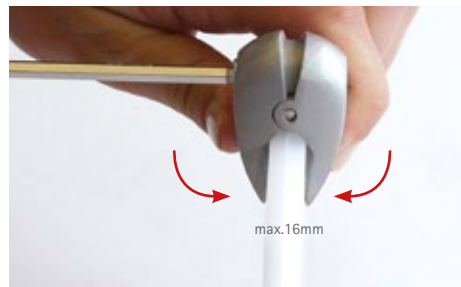

mypressto

n° articolo artikelnr. product nr.		structure
1	MYPTA4	mypressto, A4, 1pc
2	MYPT400	mypressto, 210x400mm, 1pc
3	MYPT500	mypressto, 210x500mm, 1pc
accessory		
4	IX2BSWAR	ixbond sandwich connector, 1pc
5	SOKEY4	t-handle hex key, 1pc

2
myspresso 210x400mm

panel not included

in zamac color argento per fissare pannelli a "sandwich". cacciaviti a parte
versilberter metalldruckguss für die sicherung von sandwich systemen. inbus-schlüssel bitte extra bestellen.
silver-plated metal die-cast for locking sandwich systems. order the required keys separately.